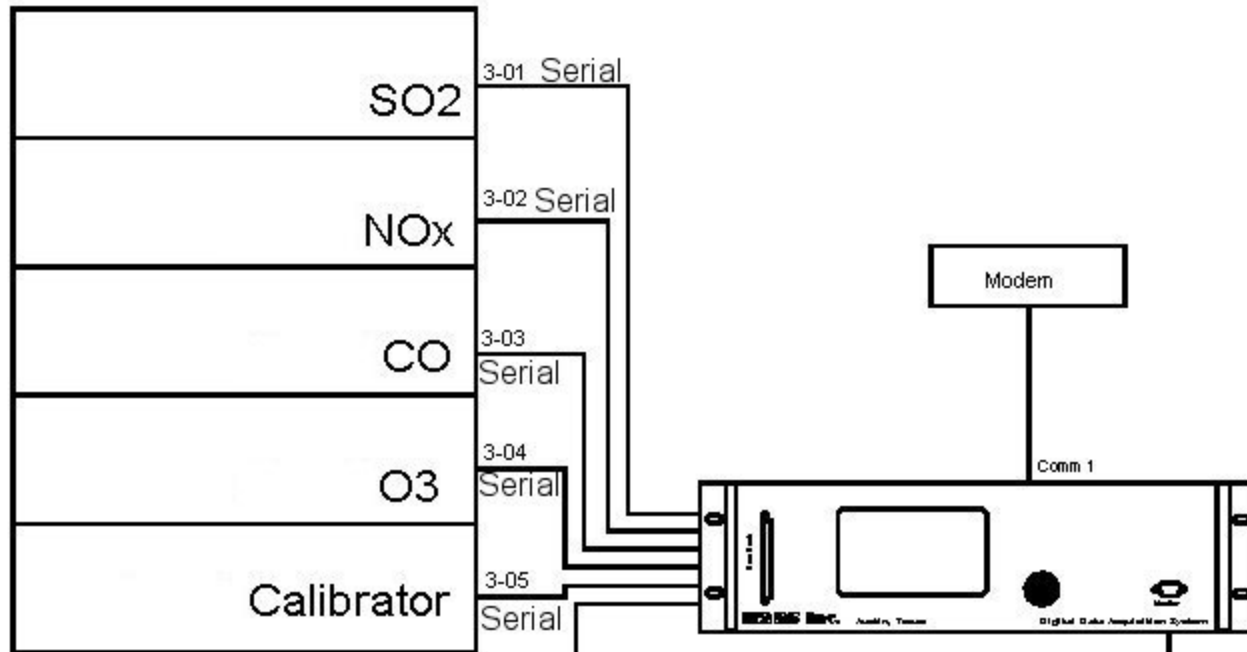

# All Serial Instruments

## MET Instruments

Analog or Direct Met  
Also Broadcast Serial

Field Use  
Maximal Maintenance  
Comm Port 4

Drawing Title		
Typical AQM System		
Drawing Number		
 H2AS Inc. Austin, TX (512) 918-9035	Drawn By:	Revision History:
	Engineered By:	
	Checked By:	